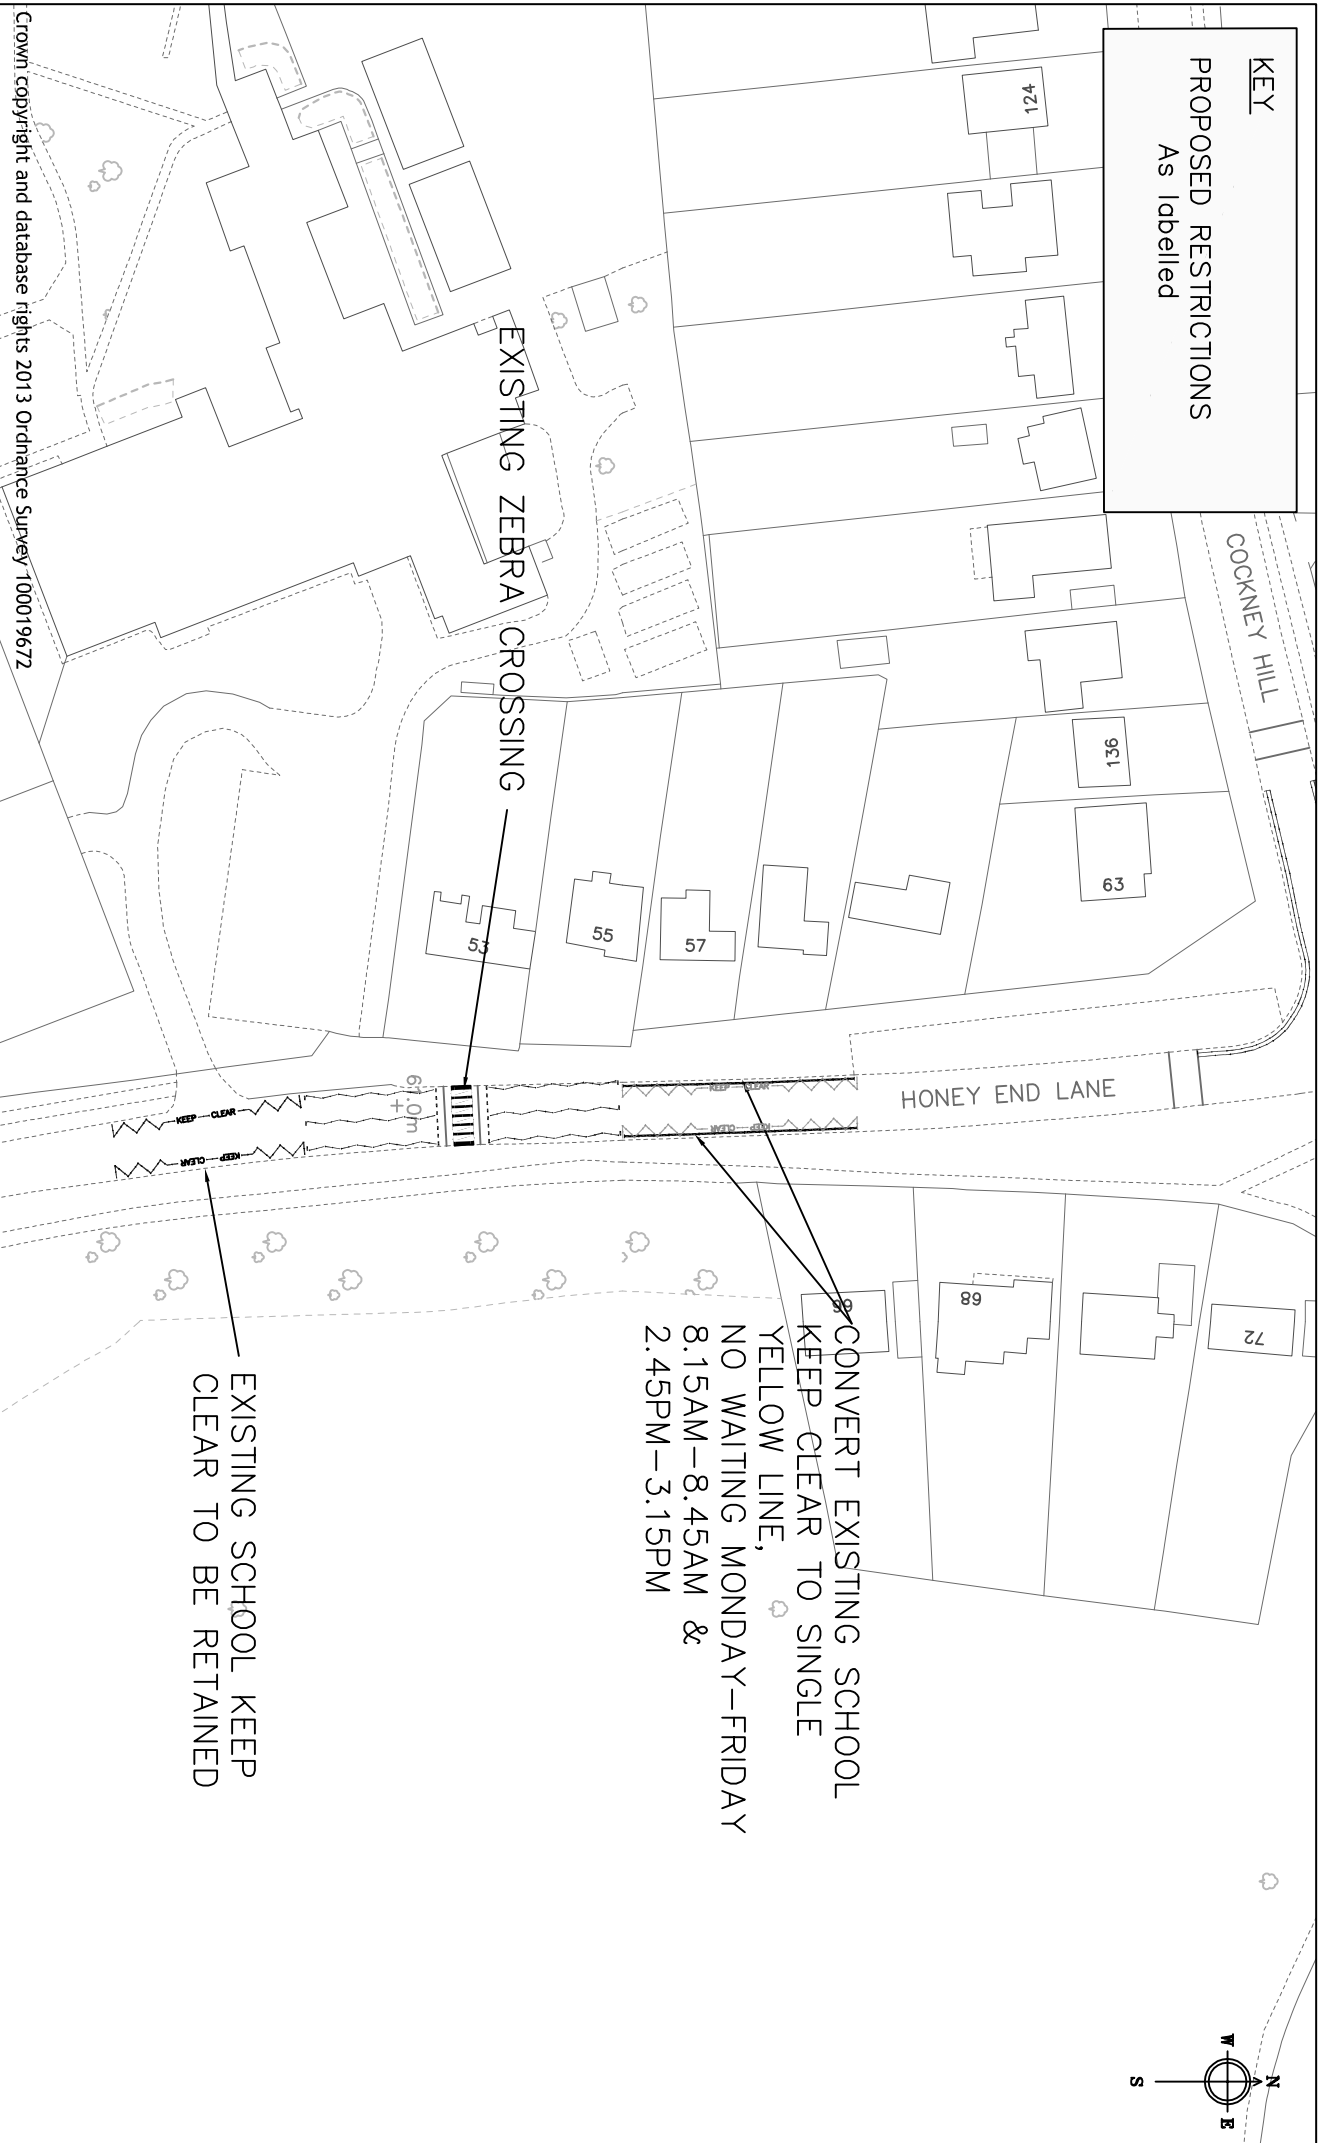

KEY
PROPOSED RESTRICTIONS
 As labelled

Crown copyright and database rights 2013 Ordnance Survey 100019672

Reading
 Borough Council

Working better with you

Department of Environment
 Culture and Sport

Civic Centre

Reading

RG1 7AE

EXISTING SCHOOL KEEP CLEAR TO BE RETAINED

CONVERT EXISTING SCHOOL KEEP CLEAR TO SINGLE YELLOW LINE,
 NO WAITING MONDAY-FRIDAY
 8.15AM-8.45AM &
 2.45PM-3.15PM

Project WAITING RESTRICTION REVIEW - 2015B	Scale N.T.S	Drawn JC
	Date OCT.15	Checked SB
Drawing HONEY END LANE	Drawing No. WRR/2015B/SO1	Approved SB